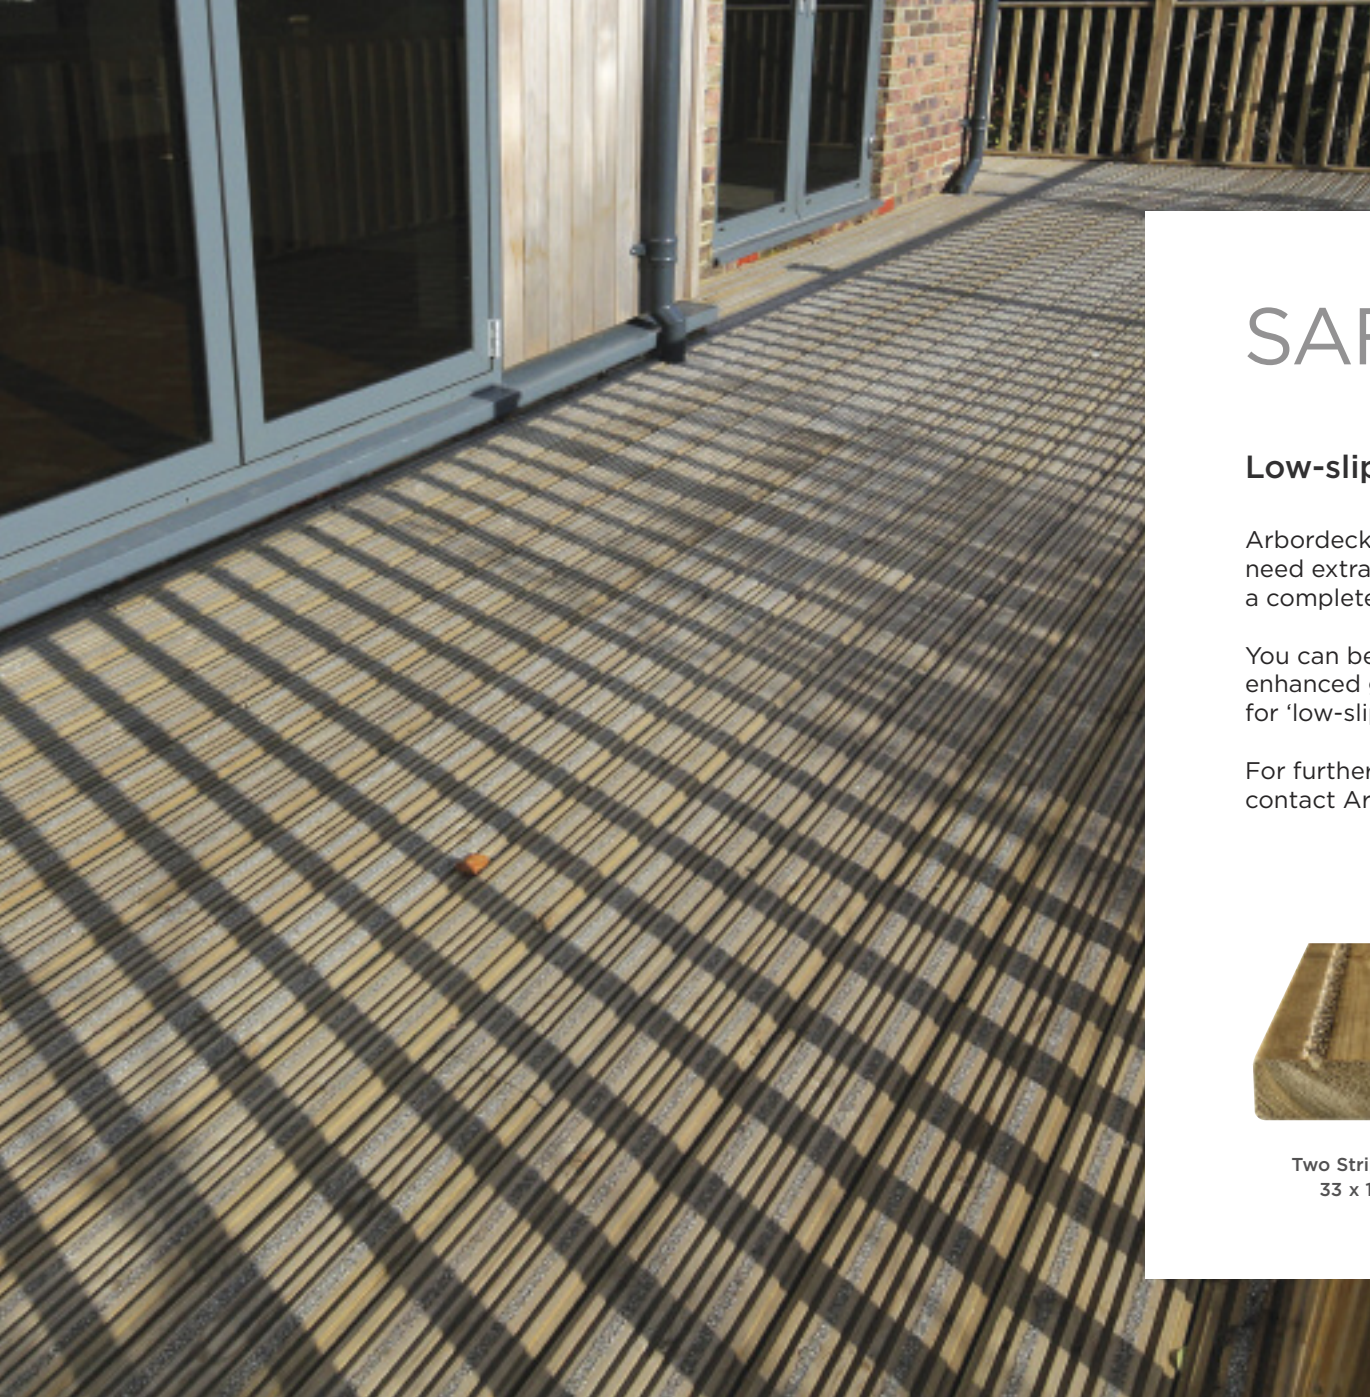

SAFETY FIRST

Low-slip decking, when safety is paramount

Arbordeck offers a range of solutions for those areas where you need extra grip properties, such as steps and ramps, or even for a complete deck, particularly useful for schools and colleges.

You can be assured of quality and longevity with all Arbordeck enhanced grip decking, which all surpass the minimum requirement for 'low-slip potential'.

For further guidance and maintenance information please contact Arbordeck.

To watch a video on our enhanced-grip decking visit www.youtube.com/arbordeck